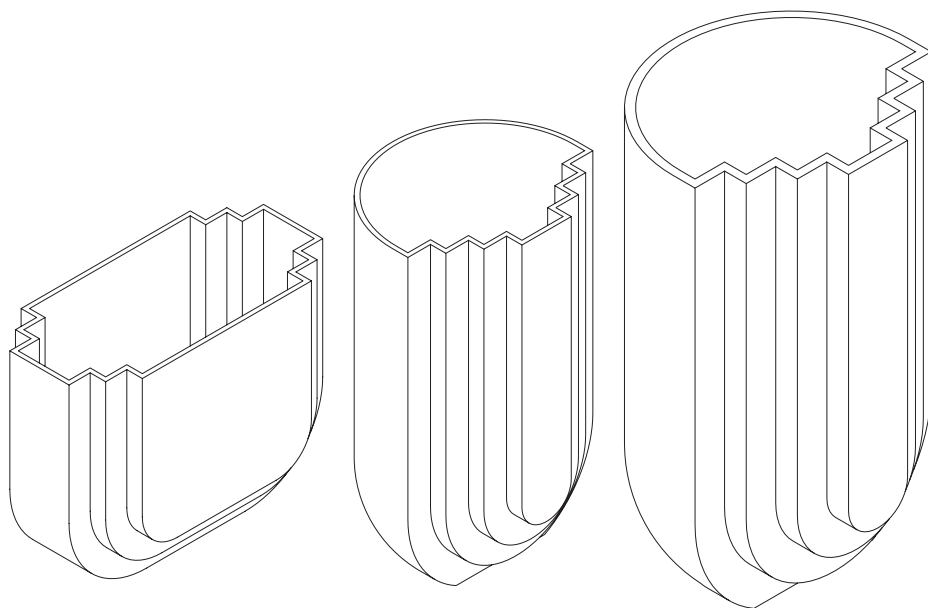

## V I M A

---

Marion Fortat

**Type** Vase

---

Vima is a sculptural glass series that explores the quiet power of form, mass and light. Monolithic yet refined, the collection is defined by clean geometry and a strong architectural presence.

Inspired by arches and passages, each piece is characterised by stepped forms and subtle variations in glass thickness. These shifts allow light to move through the glass, creating depth, reflections and soft shadows that change with angle and placement.

## SPECIFICATIONS

<b>Product category</b>	Accessories	
<b>Item no.</b>	Oval clear:	G10370
	Medium clear:	G10371
	Large clear:	G10372
	Oval smoked:	G10375
	Medium smoked:	G10376
	Large smoked:	G10377
<b>EAN code</b>	Oval clear:	5712731103701
	Medium clear:	5712731103718
	Large clear:	5712731103725
	Oval smoked:	5712731103756
	Medium smoked:	5712731103763
	Large smoked:	5712731103770
<b>Country of origin</b>	China	
<b>Tarif</b>	7013990090	
<b>Materials</b>	Glass	
<b>Product dimensions (H x L x W)</b>	Oval: 14,5 x cm 17,5 x cm x 9 cm Medium: 19,5 x cm 12 x cm 10,5 x cm Large: 29 cm x 18 cm x 15 cm	
<b>Packaging dimensions (H x L x W)</b>	Oval: 17 x cm 21 x cm x 11,5 cm Medium: 23 cm x 15 cm x 13,5 cm Large: 33 cm x 21 cm x 18 cm	
<b>Product weight</b>	Oval 1,15 kg, Medium 1,17 kg, Large 2,65 kg	
<b>Cleaning</b>	Use a soft dry cloth to clean the product	